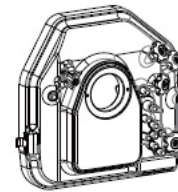

Fisheye

Fisheye Converter
+
SEL28F28

Macro

90mm
Macro F2.8
SEL90M28

50 mm
Macro F2.8
SEL50M28

INON Z-240**4

Other company Bulk head

SONY HVL-F20M

NON TTL:

TTL:

APSO-A7 Body

Adjustable Grip Set

Flat Cover

Slant Cover