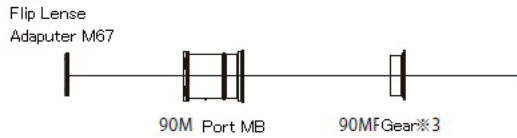

[ACQUAPAZZA APSO-A7 System Chart]

(Midium Bayonet (i))

Wide Zoom

Wide Zoom
16-35mmF4
SEL1635Z

Wide Zoom

Wide Zoom
24-70mmF4
SEL2470Z

Zoom

Zoom 28-70mm
F3.5-F5.6
SEL2870

Fisheye

Fisheye Converter
+
SEL28F28

Macro

90mm
Macro F2.8
SEL90M28

50 mm
Macro F2.8
SEL50M28

INON Z-240**4

Other company Bulk head

SONY HVL-F20M

NON TTL:

TTL:

APSO-A7 Body

Adjustable Grip Set

Flat Cover

Slant Cover