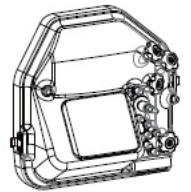

Fisheye

Fisheye Converter
+
SEL28F28

Macro

90mm
Macro F2.8
SEL90M28

50 mm
Macro F2.8
SEL50M28

INON Z-240**4

Other company Bulk head

SONY HVL-F20M

NON TTL:

TTL:

APSO-A7 Body

Adjustable Grip Set

Flat Cover

Slant Cover