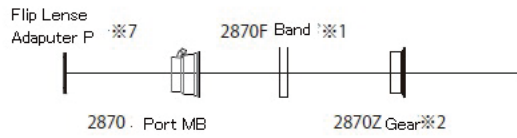

[ACQUAPAZZA APSO-A7 System Chart]

(Midium Bayonet (i))

Wide Zoom

Wide Zoom
16-35mmF4
SEL1635Z

Wide Zoom

Wide Zoom
24-70mmF4
SEL2470Z

Zoom

Zoom 28-70mm
F3.5-F5.6
SEL2870

Fisheye

Fisheye Converter
+
SEL28F28

Macro

90mm
Macro F2.8
SEL90M28

50 mm
Macro F2.8
SEL50M28

INON Z-240**4

Other company Bulk head

SONY HVL-F20M