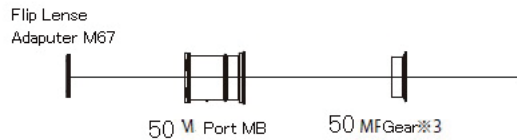

Fisheye

Fisheye Converter
+
SEL28F28

Macro

90mm
Macro F2.8
SEL90M28

50 mm
Macro F2.8
SEL50M28

INON Z-240**4

Other company Bulk head

SONY HVL-F20M

NON TTL:

TTL:

APSO-A7 Body

Adjustable Grip Set

Flat Cover

Slant Cover