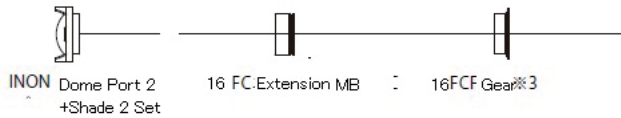

[ACQUAPAZZA APSO-A7 System Chart]

(Midium Bayonet (i))

Wide Zoom

Wide Zoom
16-35mmF4
SEL1635Z

Wide Zoom

Wide Zoom
24-70mmF4
SEL2470Z

Zoom

Zoom 28-70mm
F3.5-F5.6
SEL2870

Fisheye

Fisheye Converter
+
SEL28F28

Macro

90mm
Macro F2.8
SEL90M28

50 mm
Macro F2.8
SEL50M28

INON Z-240**4

Other company Bulk head

SONY HVL-F20M