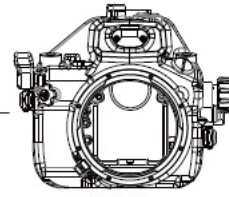

[ACQUAPAZZA APSO-A7 System Chart]

(Midium Bayonet (i))

Wide Zoom

Wide Zoom
16-35mmF4
SEL1635Z

Wide Zoom

Wide Zoom
24-70mmF4
SEL2470Z

Zoom

Zoom 28-70mm
F3.5-F5.6
SEL2870

Fisheye

Fisheye Converter
+
SEL28F28

Macro

90mm
Macro F2.8
SEL90M28

50 mm
Macro F2.8
SEL50M28

INON Z-240**4

Other company Bulk head

SONY HVL-F20M

NON TTL:

TTL:

APSO-A7 Body

Adjustable Grip Set

Flat Cover

Slant Cover