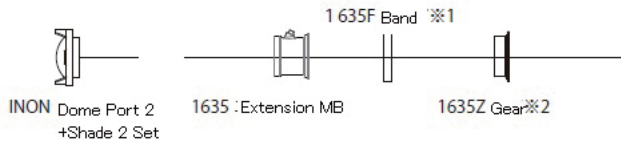

[ACQUAPAZZA APSO-A7 System Chart]

(Midium Bayonet (i))

Wide Zoom

Wide Zoom
16-35mmF4
SEL1635Z

Wide Zoom

Wide Zoom
24-70mmF4
SEL2470Z

Zoom

Zoom 28-70mm
F3.5-F5.6
SEL2870

Fisheye

Fisheye Converter
+
SEL28F28

Macro

90mm
Macro F2.8
SEL90M28

50 mm
Macro F2.8
SEL50M28

INON Z-240**4

Other company Bulk head

SONY HVL-F20M