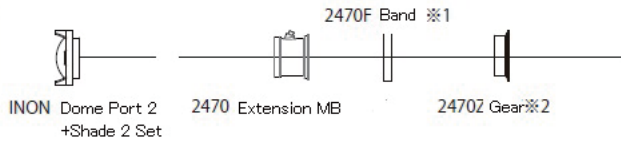

[ACQUAPAZZA APSO-A7 System Chart]

(Midium Bayonet (i))

Wide Zoom

Wide Zoom
16-35mmF4
SEL1635Z

Wide Zoom

Wide Zoom
24-70mmF4
SEL2470Z

Zoom

Zoom 28-70mm
F3.5-F5.6
SEL2870

Fisheye

Fisheye Converter
+
SEL28F28

Macro

90mm
Macro F2.8
SEL90M28

50 mm
Macro F2.8
SEL50M28

INON Z-240**4

Other company Bulk head

SONY HVL-F20M